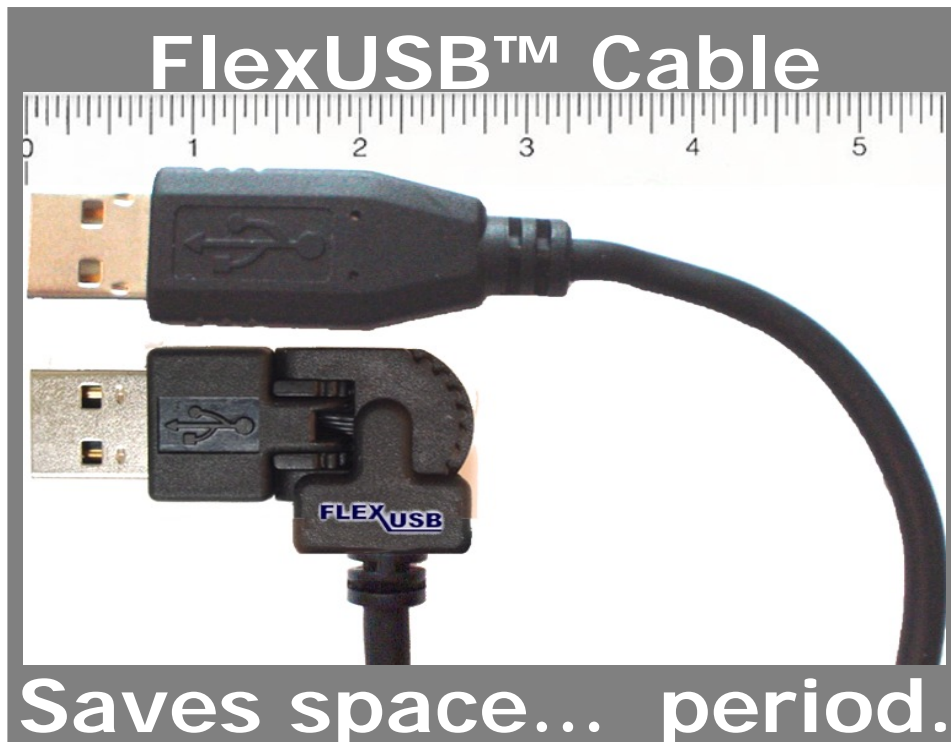

FLEXUSB™

The World's First Fully Adjustable USB Cable

FlexUSB™ Cable bends, rotates and flexes in response to the changing needs of the user

FlexUSB™ Cable provides a means to position the cable in the direction you want. USB ports on laptops computers and desktops computers are often on the sides or the front of these units, which means the USB cable is taking up the desktop space.

FlexUSB Works With All USB Devices:

Works with all USB devices:
including USB 2.0 (Hi-Speed)

Works on all the major platforms:

- Card Reader
- Flash Drives
- Windows
- Hubs
- Printers
- Mac
- Cameras
- Linux